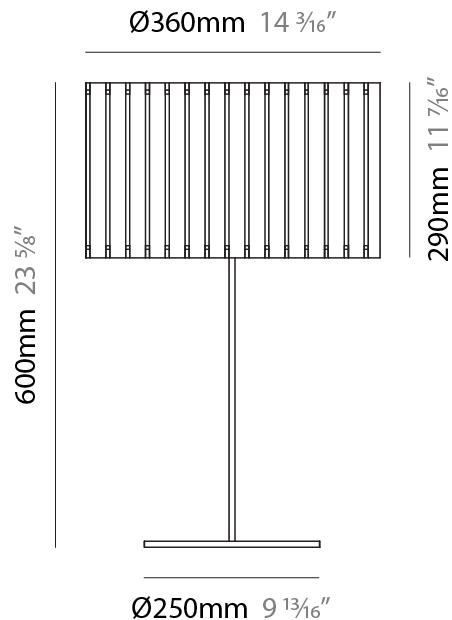

LUZ OCULTA WOOD PORTABLE

D54036- -

base number   Finish Options   Finish Options

1. To build a product code in our configurator select the specify button on the base model # product page
2. To build a manual product code on this datasheet choose from the options listed below in blue font and add the suffix to the base model #

GENERAL

Series: Luz Oculta
Subseries: Luz Oculta Wood
Brand: Fambuena
Division: Design
Mounting Type: Portable
Mounting Location: Table
Subcategory: Table

PHYSICAL

Shape: Cylinder
Diameter (mm): 360
Diameter (in): 14 ³/₁₆
Height (mm): 600
Height (in): 23 ⁵/₈
Light Distribution: Direct / Indirect
Fixture Finish: [DOW / NAT](#)
Holder Finish: BRA / BRZ
Fixture Material: Metal / Wood
Upon Request: Bolt Down

ELECTRICAL

Number of Lamps: 1
Lamp Type: LED Retrofit
Lamp Shape: A19
Bulb Included: Bulb Not Included
Max. Wattage Per Lamp (W): 7
Lamp Base: E26
Input Voltage (V): 120
Upon Request: 277Vac / GU24

LED

OPTICAL

RATINGS AND CERTIFICATIONS

Certified By: CSA Certified to UL and CSA Standards
IP rating: IP20