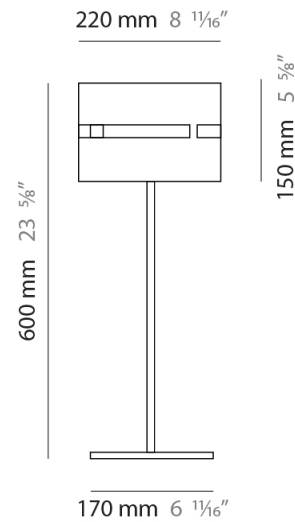

LUZ OCULTA METAL PORTABLE

D54022-

base number   Finish
Options

1. To build a product code in our configurator select the specify button on the base model # product page
2. To build a manual product code on this datasheet choose from the options listed below in blue font and add the suffix to the base model #

GENERAL

Series: Luz Oculta
Subseries: Luz Oculta Metal
Brand: Fambuena
Division: Design
Mounting Type: Portable
Mounting Location: Floor
Subcategory: Floor

PHYSICAL

Shape: Cylinder
Diameter (mm): 220
Diameter (in): 8 ¹¹/₁₆
Height (mm): 1500
Height (in): 59 ¹/₁₆
Light Distribution: Direct / Indirect
Fixture Finish: [BRA](#) / [BRZ](#) / [ABR](#)
Fixture Material: Metal
Upon Request: Bolt Down

ELECTRICAL

Number of Lamps: 1
Lamp Type: LED Retrofit
Lamp Shape: B10
Bulb Included: Bulb Not Included
Max. Wattage Per Lamp (W): 4
Lamp Base: E12
Input Voltage (V): 120

LED

OPTICAL

RATINGS AND CERTIFICATIONS

Certified By: Certified for North American Standards
IP rating: IP20

PROJECT	_____
TYPE	_____
SPECIFIER	_____
QUANTITY	_____
DATE	_____