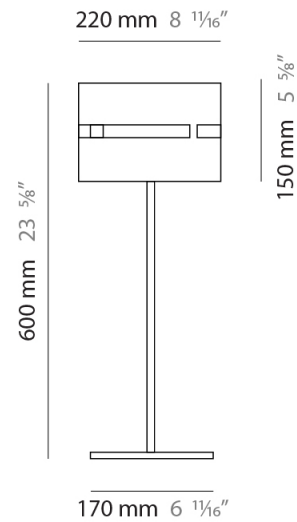

LUZ OCULTA METAL PORTABLE

D54025-

base number   Finish
Options

1. To build a product code in our configurator select the specify button on the base model # product page
2. To build a manual product code on this datasheet choose from the options listed below in blue font and add the suffix to the base model #

GENERAL

Series: Luz Oculta
Subseries: Luz Oculta Metal
Brand: Fambuena
Division: Design
Mounting Type: Portable
Mounting Location: Table
Subcategory: Table

PHYSICAL

Shape: Cylinder
Diameter (mm): 220
Diameter (in): 8 ¹¹/₁₆
Height (mm): 600
Height (in): 23 ⁵/₈
Light Distribution: Direct / Indirect
Fixture Finish: [BRA](#) / [BRZ](#) / [ABR](#)
Fixture Material: Metal
Upon Request: Bolt Down

ELECTRICAL

Number of Lamps: 1
Lamp Type: LED Retrofit
Lamp Shape: B10
Bulb Included: Bulb Not Included
Max. Wattage Per Lamp (W): 4
Lamp Base: E12
Input Voltage (V): 120

LED

OPTICAL

RATINGS AND CERTIFICATIONS

Certified By: Certified for North American Standards
IP rating: IP20

PROJECT	_____
TYPE	_____
SPECIFIER	_____
QUANTITY	_____
DATE	_____