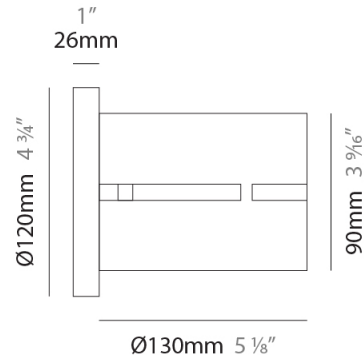

LUZ OCULTA METAL SURFACE

D53027-

base number   Finish
Options

1. To build a product code in our configurator select the specify button on the base model # product page
2. To build a manual product code on this datasheet choose from the options listed below in blue font and add the suffix to the base model #

GENERAL

Series: Luz Oculta
Subseries: Luz Oculta Metal
Brand: Fambuena
Division: Design
Mounting Type: Surface
Mounting Location: Wall
Subcategory: Ambient

PHYSICAL

Shape: Cylinder
Diameter (mm): 130
Diameter (in): 5 1/8
Height (mm): 120
Depth (mm): 156
Height (in): 4 3/4
Depth (in): 6 1/8
Light Distribution: Direct / Indirect
Fixture Finish: [BRA](#) / [BRZ](#) / [ABR](#)
Fixture Material: Metal

ELECTRICAL

Number of Lamps: 1
Lamp Type: LED Retrofit
Lamp Shape: T4
Bulb Included: Bulb Not Included
Max. Wattage Per Lamp (W): 5
Lamp Base: G9
Input Voltage (V): 120

LED

OPTICAL

RATINGS AND CERTIFICATIONS

Certified By: Certified for North American Standards
IP rating: IP20