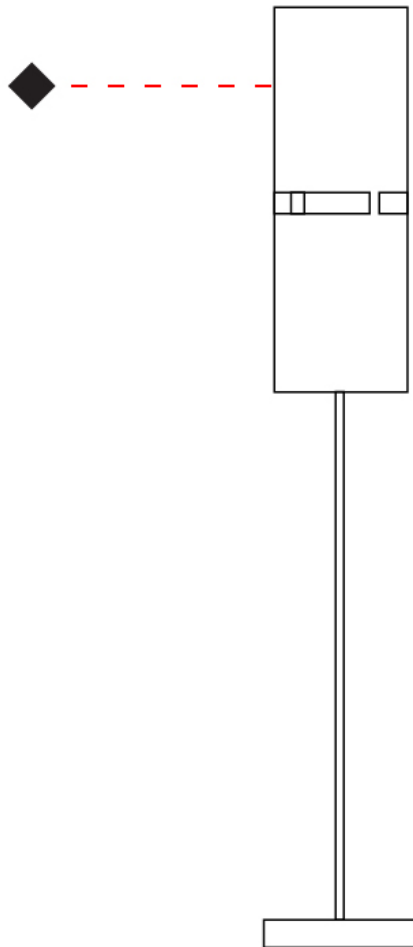

LUZ OCULTA METAL PORTABLE

D54024-

PROJECT

TYPE

SPECIFIER

QUANTITY

DATE

D