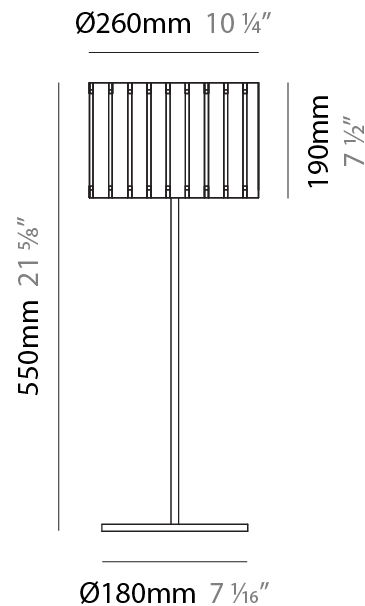

PROJECT
TYPE
SPECIFIER
QUANTITY
DATE

LUZ OCULTA WOOD PORTABLE

D54038- _____ - _____

base number   Finish Options   Finish Options

1. To build a product code in our configurator select the specify button on the base model # product page
2. To build a manual product code on this datasheet choose from the options listed below in blue font and add the suffix to the base model #

GENERAL

Series: Luz Oculta
Subseries: Luz Oculta Wood
Brand: Fambuena
Division: Design
Mounting Type: Portable
Mounting Location: Table
Subcategory: Table

PHYSICAL

Shape: Cylinder
Diameter (mm): 260
Diameter (in): 10 ¼
Height (mm): 550
Height (in): 21 ⅝
Light Distribution: Direct / Indirect
Fixture Finish: [DOW](#) / [NAT](#)
Holder Finish: BRA / BRZ
Fixture Material: Metal / Wood
Upon Request: Bolt Down

ELECTRICAL

Number of Lamps: 1
Lamp Type: LED Retrofit
Lamp Shape: B10
Bulb Included: Bulb Not Included
Max. Wattage Per Lamp (W): 4
Lamp Base: E12
Input Voltage (V): 120

LED

OPTICAL

RATINGS AND CERTIFICATIONS

Certified By: Certified for North American Standards
IP rating: IP20