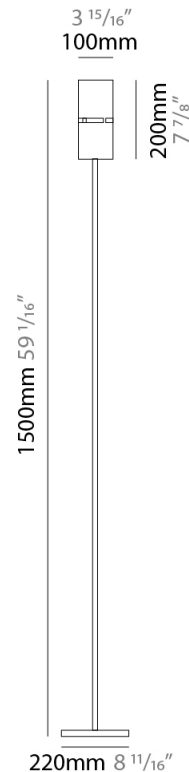

PROJECT	
TYPE	
SPECIFIER	
QUANTITY	
DATE	

LUZ OCULTA METAL PORTABLE

D54024-

base number   Finish
Options

1. To build a product code in our configurator select the specify button on the base model # product page
2. To build a manual product code on this datasheet choose from the options listed below in blue font and add the suffix to the base model #

GENERAL

Series: Luz Oculta
Subseries: Luz Oculta Metal
Brand: Fambuena
Division: Design
Mounting Type: Portable
Mounting Location: Floor
Subcategory: Floor

PHYSICAL

Shape: Cylinder
Diameter (mm): 100
Diameter (in): 3 ¹⁵/₁₆
Height (mm): 1500
Height (in): 59 ¹/₁₆
Light Distribution: Direct / Indirect
Fixture Finish: [BRA](#) / [BRZ](#) / [ABR](#)
Fixture Material: Metal
Upon Request: Bolt Down

ELECTRICAL

Number of Lamps: 1
Lamp Type: LED Retrofit
Lamp Shape: T4
Bulb Included: Bulb Not Included
Max. Wattage Per Lamp (W): 5
Lamp Base: G9
Input Voltage (V): 120

LED

OPTICAL

RATINGS AND CERTIFICATIONS

Certified By: Certified for North American Standards
IP rating: IP20