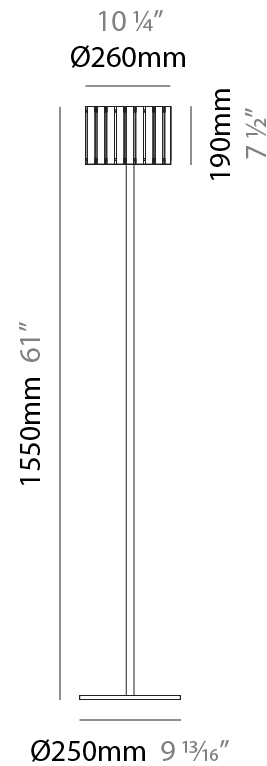

PROJECT	
TYPE	
SPECIFIER	
QUANTITY	
DATE	

LUZ OCULTA WOOD PORTABLE

D54032- -

base number	Finish Options	Finish Options

1. To build a product code in our configurator select the specify button on the base model # product page
2. To build a manual product code on this datasheet choose from the options listed below in blue font and add the suffix to the base model #

GENERAL

Series: Luz Oculta
Subseries: Luz Oculta Wood
Brand: Fambuena
Division: Design
Mounting Type: Portable
Mounting Location: Floor
Subcategory: Floor

PHYSICAL

Shape: Cylinder
Diameter (mm): 260
Diameter (in): 10 ¼
Height (mm): 1550
Height (in): 61
Light Distribution: Direct / Indirect
Fixture Finish: [DOW / NAT](#)
Holder Finish: BRA / BRZ
Fixture Material: Metal / Wood
Upon Request: Bolt Down

ELECTRICAL

Number of Lamps: 1
Lamp Type: LED Retrofit
Lamp Shape: B10
Bulb Included: Bulb Not Included
Max. Wattage Per Lamp (W): 4
Lamp Base: E12
Input Voltage (V): 120

LED

OPTICAL

RATINGS AND CERTIFICATIONS

Certified By: Certified for North American Standards
IP rating: IP20