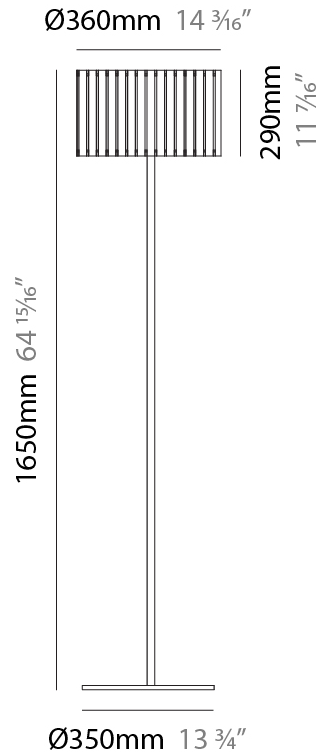

PROJECT	
TYPE	
SPECIFIER	
QUANTITY	
DATE	

LUZ OCULTA WOOD PORTABLE

D54030- -
base number   Finish Options   Finish Options

1. To build a product code in our configurator select the specify button on the base model # product page
2. To build a manual product code on this datasheet choose from the options listed below in blue font and add the suffix to the base model #

GENERAL

Series: Luz Oculta
Subseries: Luz Oculta Wood
Brand: Fambuena
Division: Design
Mounting Type: Portable
Mounting Location: Floor
Subcategory: Floor

PHYSICAL

Shape: Cylinder
Diameter (mm): 360
Diameter (in): 14 ³/₁₆
Height (mm): 1650
Height (in): 64 ¹⁵/₁₆
Light Distribution: Direct / Indirect
Fixture Finish: [DOW / NAT](#)
Holder Finish: [BRA / BRZ](#)
Fixture Material: Metal / Wood
Upon Request: Bolt Down

ELECTRICAL

Number of Lamps: 1
Lamp Type: LED Retrofit
Lamp Shape: A19
Bulb Included: Bulb Not Included
Max. Wattage Per Lamp (W): 7
Lamp Base: E26
Input Voltage (V): 120
Upon Request: 277Vac / GU24

LED

OPTICAL

RATINGS AND CERTIFICATIONS

Certified By: Certified for North American Standards
IP rating: IP20